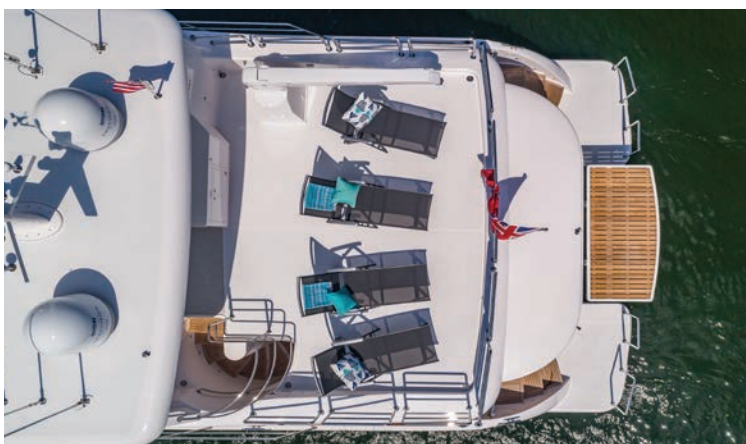

CUTTING EDGE TECHNOLOGY AND INNOVATION

EXPANSIVE WALK-AROUND DECKS

STANDARD:

BEST-IN-CLASS NAVIGATION
INSTRUMENTS AND GEAR

LATEST SOUND &
ENTERTAINMENT SYSTEM

HIGH-END APPLIANCES, MIELE™
FRIDGE, SCOTTMAN™ ICE MAKERS

SEPARATE WASHER & DRYER

BOW THRUSTER

OPTIONAL:

REVOLUTIONARY DOCK MATE™
REMOTE

SOLAR POWER & LITHIUM
BATTERY OPTIONS

STERN THRUSTER

HIGH/LOW SWIM PLATFORM OPTION